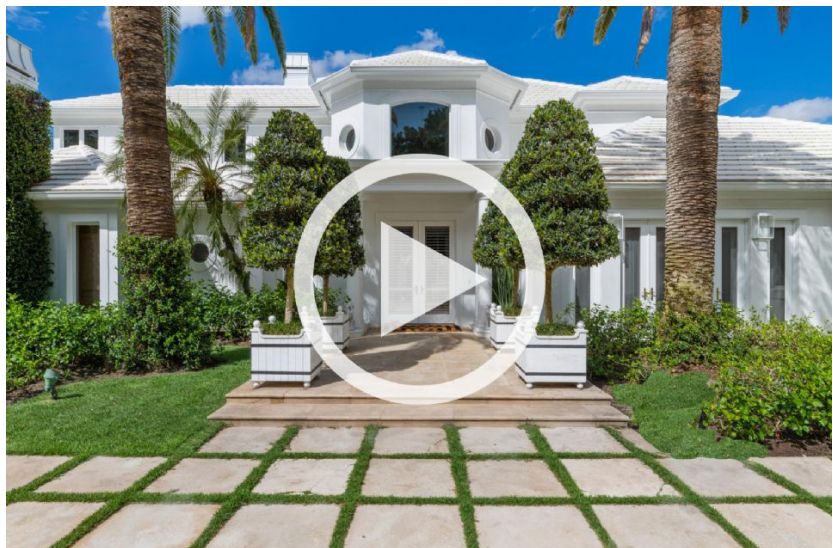

Take a Virtual Tour